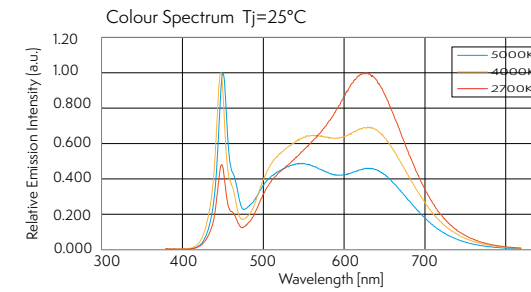

Light

- Light: Colour tuneable and dimmable light with 100 shades
- Application: Ceiling recessed, available as proud, or flush mount
- Light source: LED Chips
- Beam angle: 52° Wide spread
- Watt: 6W
- Lumen: 536lm
- Voltage: 24V constant voltage
- Colour temperature range: 3000k – 4800k
- Efficacy: 89lm/W
- CRI: 90+
- SDCM: <3

Design

- Dimensions: Ø94mm x 120mm deep,
- Square Face bezel: 104.5mm x 104.5mm x 4mm deep
- Materials laser etched aluminium extrusion, aluminium die casting
- Stainless steel laser cut custom design grill
- Magnetically attached ABS injection moulded bezel
- Stainless steel quick release, damage free, ceiling blade fixtures

Summary

- Warranty 3 Years
- Electrical and environmental performance
- Operational temperature 0C to 40C
- Operational humidity range: 10% to max 90%
- UV degradation: No degradation to UV for 3 years.
- Switch mode power supply 230V, 50/60Hz AC with DC 24V/3.1 constant voltage power supply
- Proprietary wireless link between devices for audio synchronisation.

Mid Power Chip LED

L80 > 54,000hr
Ta: 25°C
Tc: 85°C
Lm Maintainance: 98%
Chromaticity Shi : 0.0012
(Source: LM80 test report)