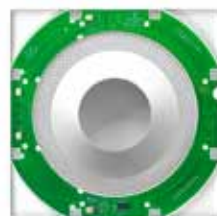

Our team understand how trends and demands evolve so we developed Smart Bezel™ enabling additional features such as temperature and motion sensors, microphones, cameras, security and smoke detectors.