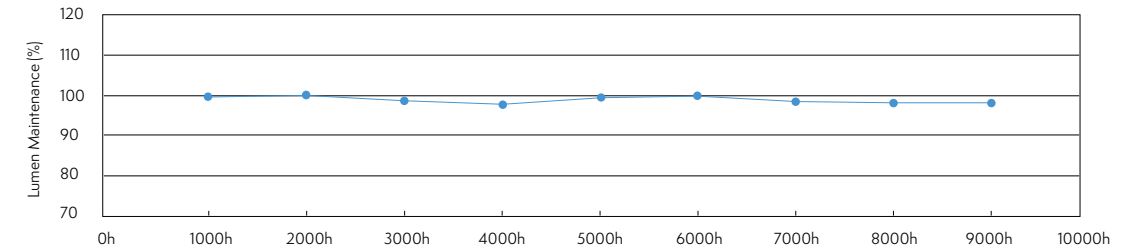

Light

- Light: Colour tuneable and dimmable light with 100 shades
- Application: Ceiling recessed, available as proud, or flush mount
- Light source: LED Chips
- Beam angle: 52° Wide spread
- Watt: 6W
- Lumen: 536lm
- Voltage: 24V constant voltage
- Colour temperature range: 3000k – 4800k
- Efficacy: 89lm/W
- CRI: 90+
- SDCM: <3

Design

- Dimensions: Ø94mm x 120mm deep,
- Square Face bezel: 104.5mm x 104.5mm x 4mm deep
- Materials laser etched aluminium extrusion, aluminium die casting
- Stainless steel laser cut custom design grill
- Magnetically attached ABS injection moulded bezel
- Stainless steel quick release, damage free, ceiling blade fixtures

Summary

- Warranty 3 Years
- Electrical and environmental performance
- Operational temperature 0C to 40C
- Operational humidity range: 10% to max 90%
- UV degradation: No degradation to UV for 3 years.
- Switch mode power supply 230V, 50/60Hz AC with DC 24V/3.1 constant voltage power supply
- Proprietary wireless link between devices for audio synchronisation.

Mid Power Chip LED

L80 > 54,000hr
Ta: 25°C
Tc: 85°C
Lm Maintainance: 98%
Chromaticity Shi : 0.0012
(Source: LM80 test report)