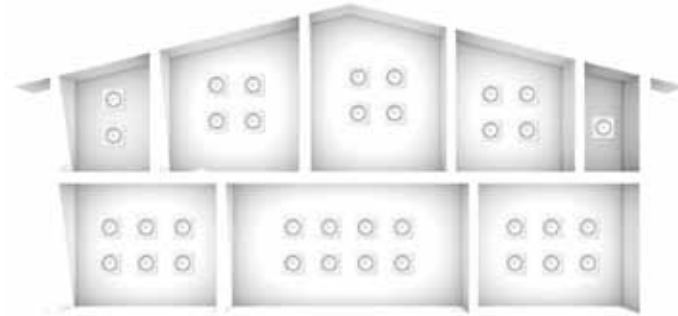

Zuma is quick and simple

With Zuma it is 100x easier
Minimal disruption
Simple and easy to install an entire home

Our team understand how trends and demands evolve so we developed Smart Bezel™ enabling additional features such as temperature and motion sensors, microphones, cameras, security and smoke detectors.