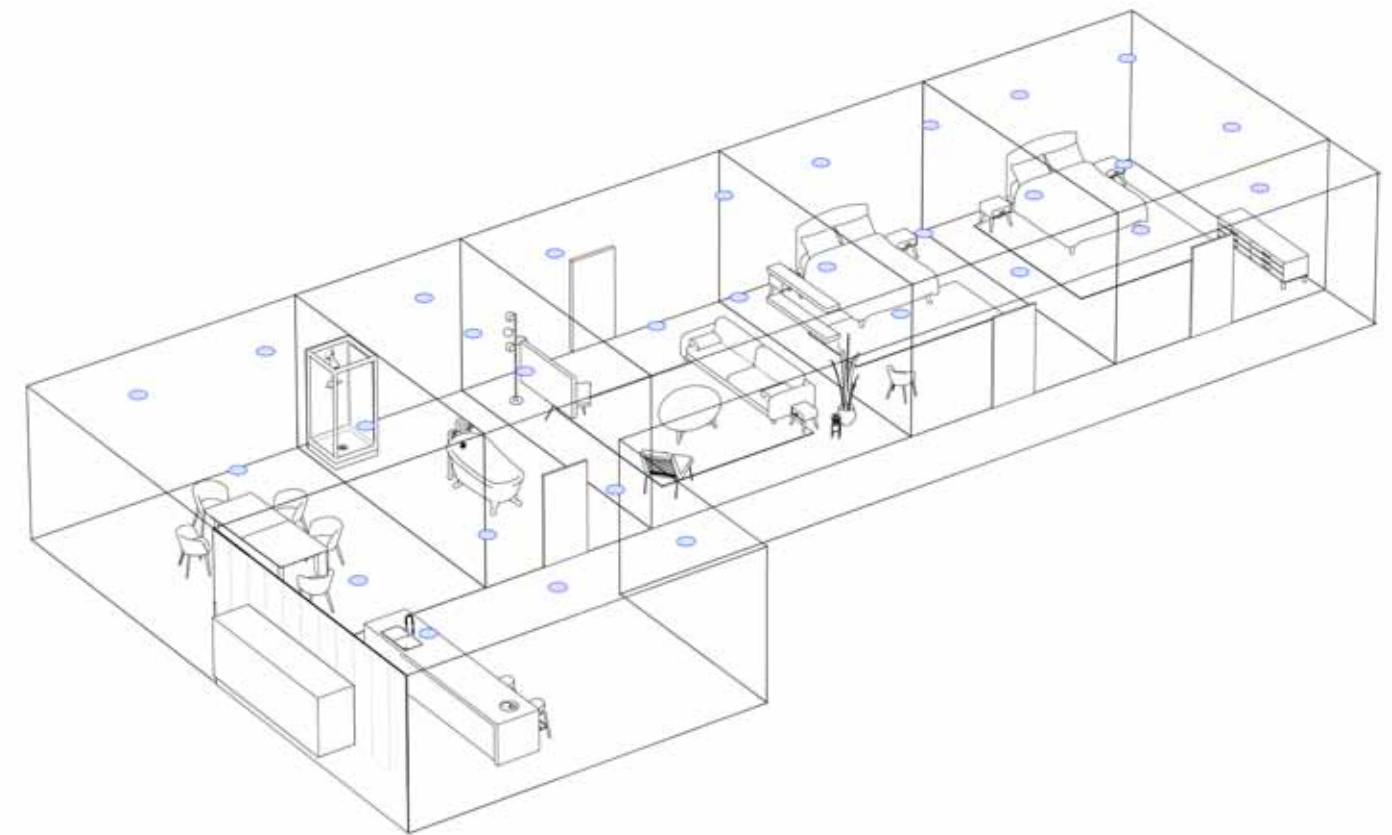

Zuma is wireless, and our App supports multiple zones or rooms within your home.