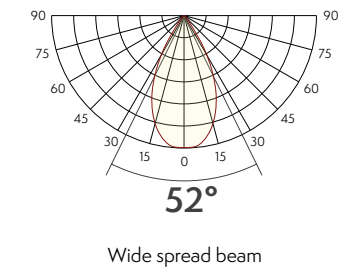

All photos by Paul Craig.
Interior credits: Cochrane, DK Interiors STRI, West One, Sophie Peckett, RJH Architecture, JSRE Partners, Rob Soar, DK Interiors.

Zuma Array Ltd
5 Garden Walk
London EC2A 3EQ
United Kingdom
www.zuma.ai