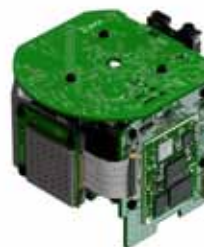

Our team understand how trends and demands evolve so we developed Smart Bezel™ enabling additional features such as temperature and motion sensors, microphones, cameras, security and smoke detectors.