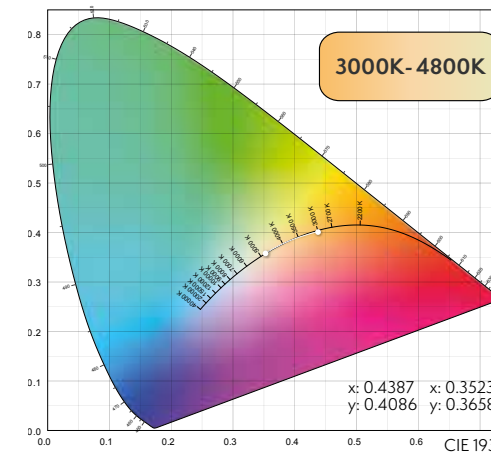

All photos by Paul Craig.
Interior credits: Cochrane, DK Interiors STRI, West One, Sophie Peckett, RJH Architecture, JSRE Partners, Rob Soar, DK Interiors.

Zuma Array Ltd
5 Garden Walk
London EC2A 3EQ
United Kingdom
www.zuma.ai