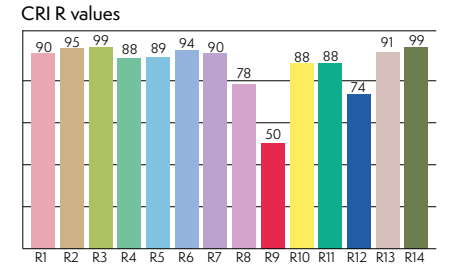

Light

- Light: Colour tuneable and dimmable light with 100 shades
- Application: Ceiling recessed, available as proud, or flush mount
- Light source: LED Chips
- Beam angle: 52° Wide spread
- Watt: 6W
- Lumen: 536lm
- Voltage: 24V constant voltage
- Colour temperature range: 3000k – 4800k
- Efficacy: 89lm/W
- CRI: 90+
- SDCM: <3

Design

- Dimensions: Ø94mm x 120mm deep,
- Square Face bezel: 104.5mm x 104.5mm x 4mm deep
- Materials laser etched aluminium extrusion, aluminium die casting
- Stainless steel laser cut custom design grill
- Magnetically attached ABS injection moulded bezel
- Stainless steel quick release, damage free, ceiling blade fixtures

Summary

- Warranty 3 Years
- Electrical and environmental performance
- Operational temperature 0C to 40C
- Operational humidity range: 10% to max 90%
- UV degradation: No degradation to UV for 3 years.
- Switch mode power supply 230V, 50/60Hz AC with DC 24V/3.1 constant voltage power supply
- Proprietary wireless link between devices for audio synchronisation.

Mid Power Chip LED

L80 > 54,000hr
Ta: 25°C
Tc: 85°C
Lm Maintainance: 98%
Chromaticity Shi : 0.0012
(Source: LM80 test report)