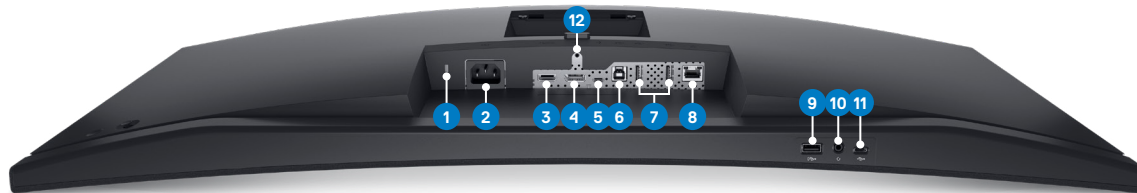

Connectivity

1 Security lock slot	4 DisplayPort (in)	7 Super speed USB 5Gbps (USB 3.2 Gen1)	10 Headphone jack
2 Power connector	5 USB-C upstream/DisplayPort	8 RJ45 connector	11 USB-C downstream port
3 HDMI port	6 USB-B upstream port	9 Super speed USB 5Gbps (USB 3.2 Gen1)	12 Stand lock

† Based on Dell analysis of publicly available information of competitive desktop monitors, October 2020.

* Dell monitors are #1 Worldwide for 7 consecutive years (2013, Q2 to 2020, Q3)! Source: IDC Worldwide Quarterly PC Monitor Tracker, Q3, 2020.

** Based on internal analysis, November 2019, ID#G19000453.

*** Based on Dell internal analysis of battery life usage model calculations and 3 million keystrokes per year, November 2019. Results vary depending on usage and computing conditions.

1 Windows Hello requires specialized hardware, including fingerprint reader, illuminated IR sensor or other biometric sensors.

2 Ethernet connection via the RJ45 port.

3 MAC Address pass-through functionality is tested to work with most Dell PC systems. Functionality on non-Dell systems may vary.

4 Download Dell Display Manager for free at www.dell.com/ddm.

5 Source: TÜV Rheinland certified – Low Blue Light Hardware Solution and Flicker Free

6 For a copy of the Limited Hardware Warranty, write to Dell USA LP, Attention: Warranties One Dell Way, Round Rock, TX 78682 or see dell.com/warranty for details.

7 Advanced Exchange Service: Dell will send you a replacement monitor the next business day in most cases, if deemed necessary after phone/online diagnosis. Shipping times may vary by location and for monitors 55" and above. Fee charged for failure to return defective unit. See dell.com/servicecontracts/global for details.

8 Availability varies by region, please visit dell.com/support for details.

9 As defined in EU 2019/2021 and EU 2019/2013.

10 Max brightness and contrast setting with maximum power loading on all USB ports.

11 EPEAT Gold registered where applicable. EPEAT registration varies by country. See www.epeat.net for registration status by country.

Dell.com/monitors

Product availability varies by country. Please contact your Dell representative for more information.

© 2021 Dell Inc. or its subsidiaries. All Rights Reserved. Dell Technologies, Dell, EMC, Dell EMC and other trademarks are trademarks of Dell Inc. or its subsidiaries. Other trademarks may be trademarks of their respective owners. USB Type-C® and USB-C® are registered trademarks of USB Implementers Forum.